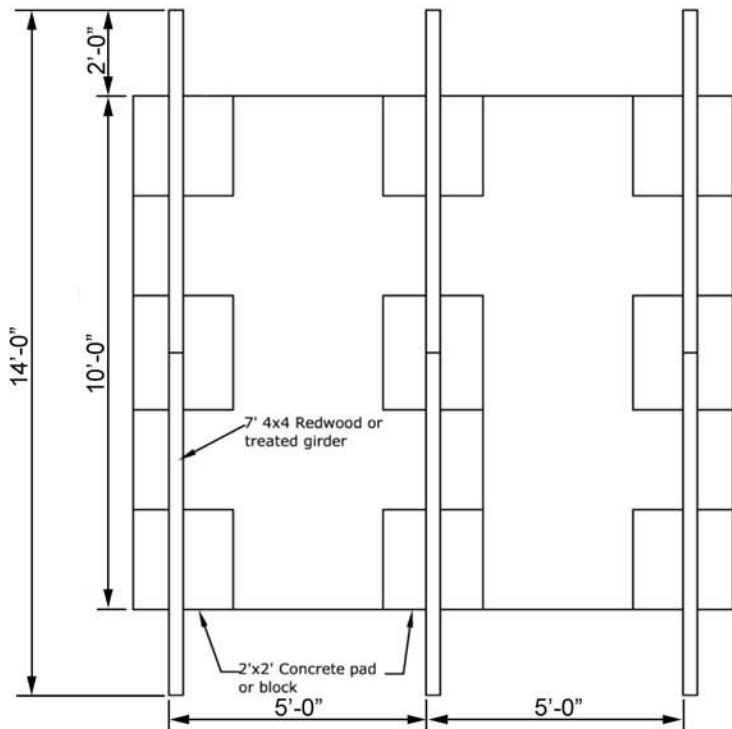

10' x 12' PLATFORM WALL TENT

10' x 12' Platform

MATERIALS LIST		
ITEM	ITEM	DIMENSION
GIRDERS	6	4" X 4" X 7'
JOISTS	14	2" X 6" X 7'
RIM JOISTS	2	2" X 6" X 10'
DECKING	120 SQ FT + 10%	2"X6"X(8,10,12,ETC)
BLOCKING		2" X 6" X 2'
POSTS	6	2" X 4" X 6'-4 1/2"
RAILS	8	2" X 4" X 8'
BRACES	6	2" X 4" X 5'
CONCRETE PADS	9	2' X 2' X 6" DEEP

Pole Set for 10' x 12' Platform Tent