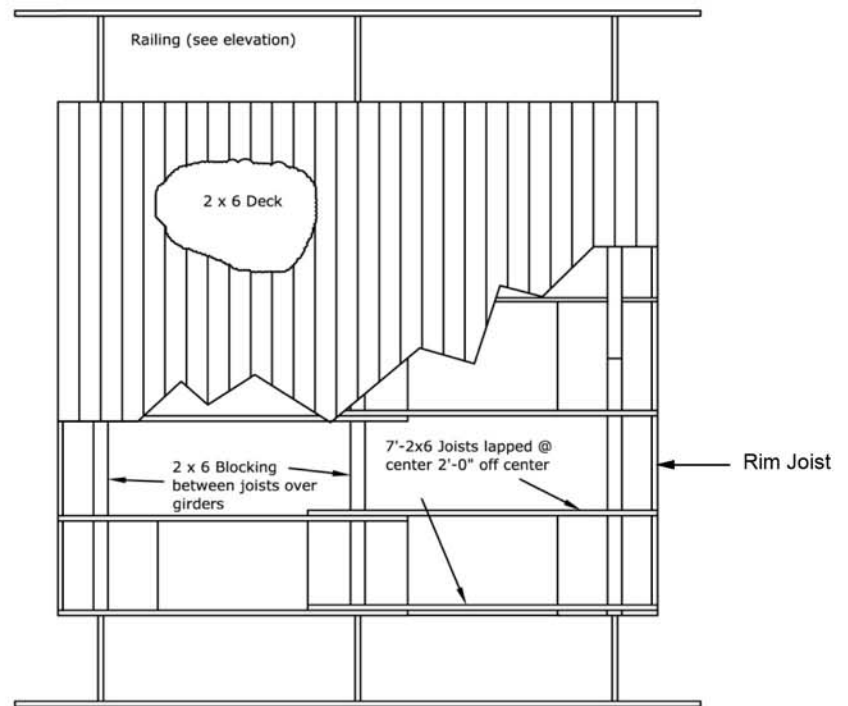

10' x 12' PLATFORM WALL TENT

10' x 12' Platform

MATERIALS LIST		
ITEM	ITEM	DIMENSION
GIRDERS	6	4" X 4" X 7'
JOISTS	14	2" X 6" X 7'
RIM JOISTS	2	2" X 6" X 10'
DECKING	120 SQ FT + 10%	2"X6"X(8,10,12,ETC)
BLOCKING		2" X 6" X 2'
POSTS	6	2" X 4" X 6'-4 1/2"
RAILS	8	2" X 4" X 8'
BRACES	6	2" X 4" X 5'
CONCRETE PADS	9	2' X 2' X 6" DEEP

Pole Set for 10' x 12' Platform Tent