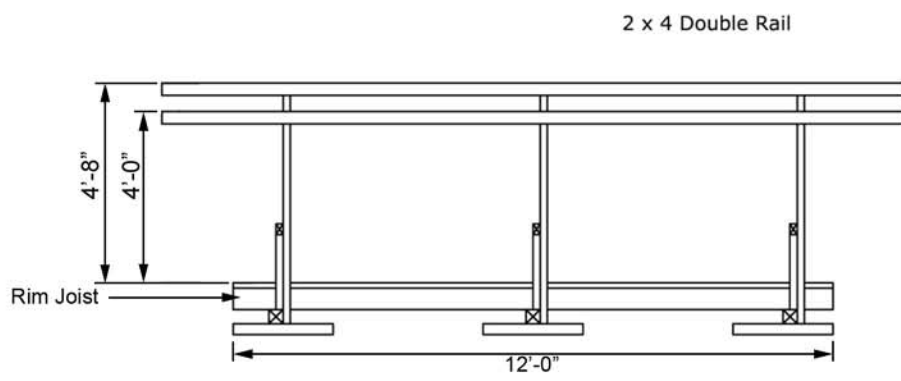

10' x 12' PLATFORM WALL TENT

10' x 12' Platform

MATERIALS LIST		
ITEM	ITEM	DIMENSION
GIRDERS	6	4" X 4" X 7'
JOISTS	14	2" X 6" X 7'
RIM JOISTS	2	2" X 6" X 10'
DECKING	120 SQ FT + 10%	2"X6"X(8,10,12,ETC)
BLOCKING		2" X 6" X 2'
POSTS	6	2" X 4" X 6'-4 1/2"
RAILS	8	2" X 4" X 8'
BRACES	6	2" X 4" X 5'
CONCRETE PADS	9	2' X 2' X 6" DEEP

Pole Set for 10' x 12' Platform Tent