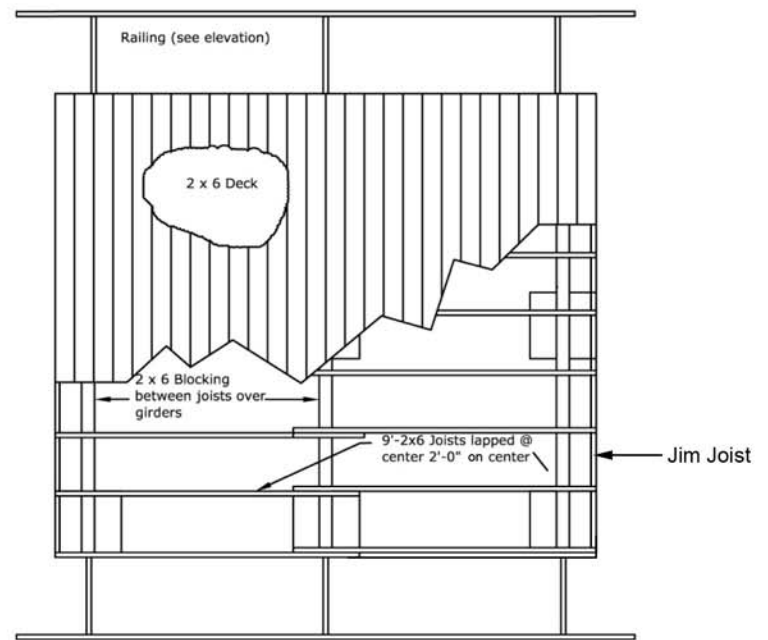

14' x 16' PLATFORM WALL TENT

14' x 16' Platform

MATERIALS LIST		
ITEM	ITEM	DIMENSION
GIRDERS	6	4" X 4" X 9'
JOISTS	18	2" X 6" X 9'
RIM JOISTS	2	2" X 6" X 14'
DECKING	224 SQ FT + 10%	2"X6"X(8,10,12,ETC)
BLOCKING		2" X 6" X 2'
POSTS	6	2" X 4" X 6'-4 1/2"
RAILS	8	2" X 4" X 10'
BRACES	6	2" X 4" X 5'
CONCRETE PADS	9	2' X 2' X 6" DEEP

Pole Set for 14' x 16' Platform Tent