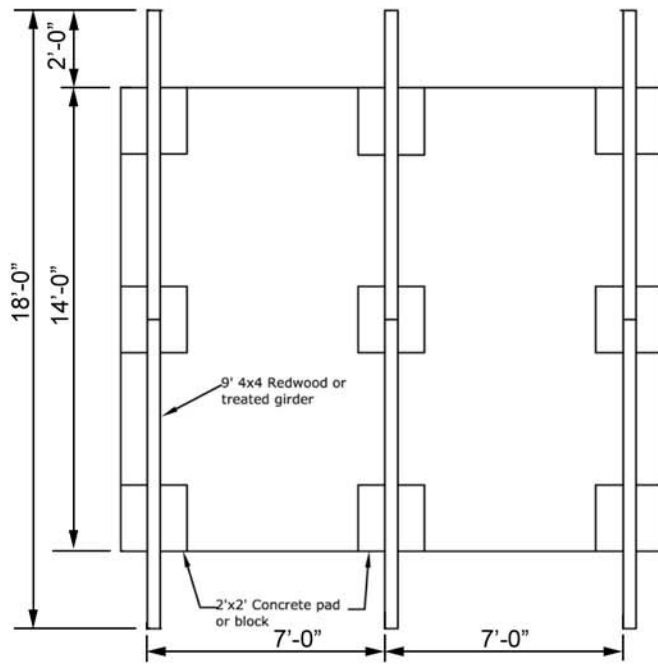

14' x 16' PLATFORM WALL TENT

14' x 16' Platform

MATERIALS LIST		
ITEM	ITEM	DIMENSION
GIRDERS	6	4" X 4" X 9'
JOISTS	18	2" X 6" X 9'
RIM JOISTS	2	2" X 6" X 14'
DECKING	224 SQ FT + 10%	2"X6"X(8,10,12,ETC)
BLOCKING		2" X 6" X 2'
POSTS	6	2" X 4" X 6'-4 1/2"
RAILS	8	2" X 4" X 10'
BRACES	6	2" X 4" X 5'
CONCRETE PADS	9	2' X 2' X 6" DEEP

Pole Set for 14' x 16' Platform Tent