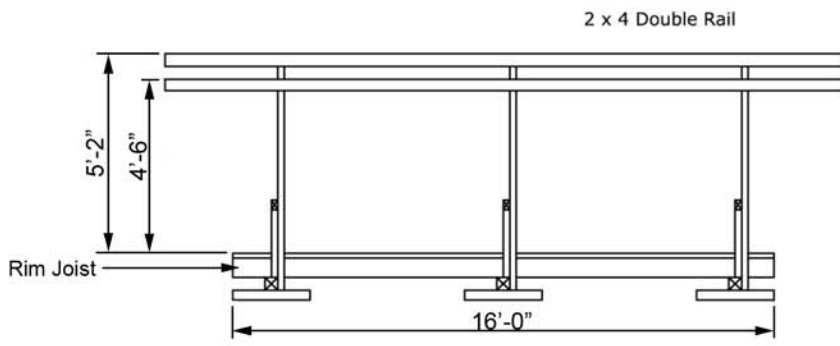

14' x 16' PLATFORM WALL TENT

14' x 16' Platform

MATERIALS LIST		
ITEM	ITEM	DIMENSION
GIRDERS	6	4" X 4" X 9'
JOISTS	18	2" X 6" X 9'
RIM JOISTS	2	2" X 6" X 14'
DECKING	224 SQ FT + 10%	2"X6"X(8,10,12,ETC)
BLOCKING		2" X 6" X 2'
POSTS	6	2" X 4" X 6'-4 1/2"
RAILS	8	2" X 4" X 10'
BRACES	6	2" X 4" X 5'
CONCRETE PADS	9	2' X 2' X 6" DEEP

Pole Set for 14' x 16' Platform Tent